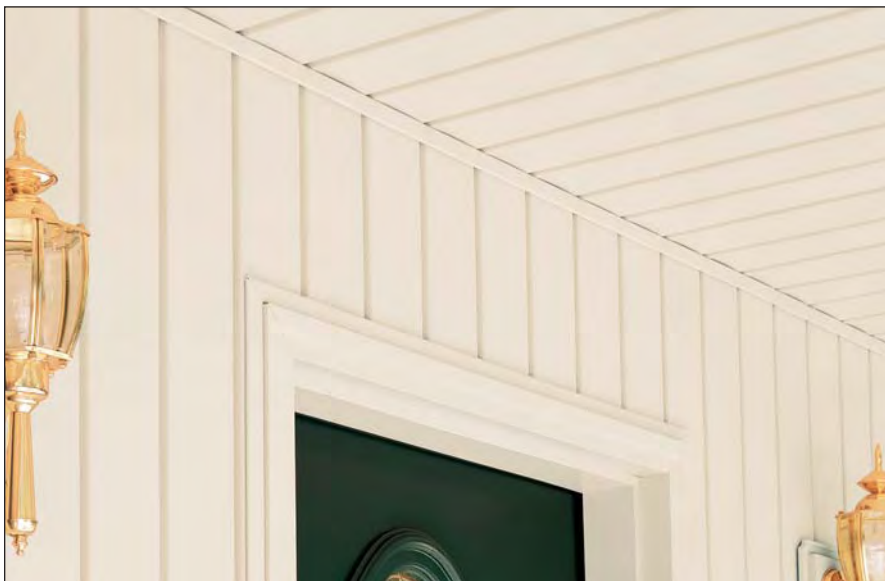

Above: A good demonstration of Ironmax Double 5" Soffit's beauty and versatility is this vertical and porch ceiling application. Panels in Herringbone uniformly butt behind a matching inside cornerpost.