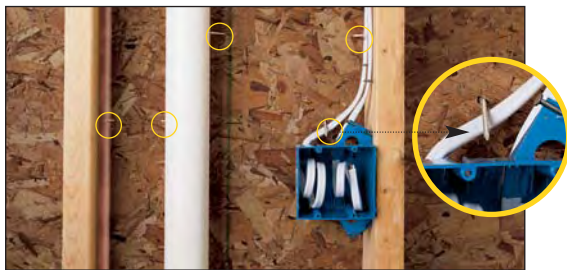

Wolverine Encore

With the STUDfinder™ Installation System

Encore with the STUDfinder™ Installation System

The *patented** STUDfinder system is designed to make it easy for your contractor to install Encore siding accurately and securely. The indicator letters on the precisely spaced nail slots, engineered to align with standards of 16" on-center construction, help locate studs time after time.

STUDfinder for Accuracy

- Nail slots align with 16" and 24" on-center standards for stud spacing
- Indicator letters help:
  - Determine location of studs
  - Ensure nails are positioned correctly
  - Ensure correct number of nails are used

STUDfinder for Security and Performance

- Nailing to studs provides a strong and secure connection
- Protects against blow-offs from under-nailing
- Protects against buckling from over-nailing
- Helps avoid nailing into hazardous items between studs like plumbing, wiring and mechanical systems

STUDfinder, because beauty and performance start with a quality installation

* The STUDfinder Installation System is covered by U.S. Patents 6,625,939, 6,679,011 and 6,715,240; other Pat. Pend.